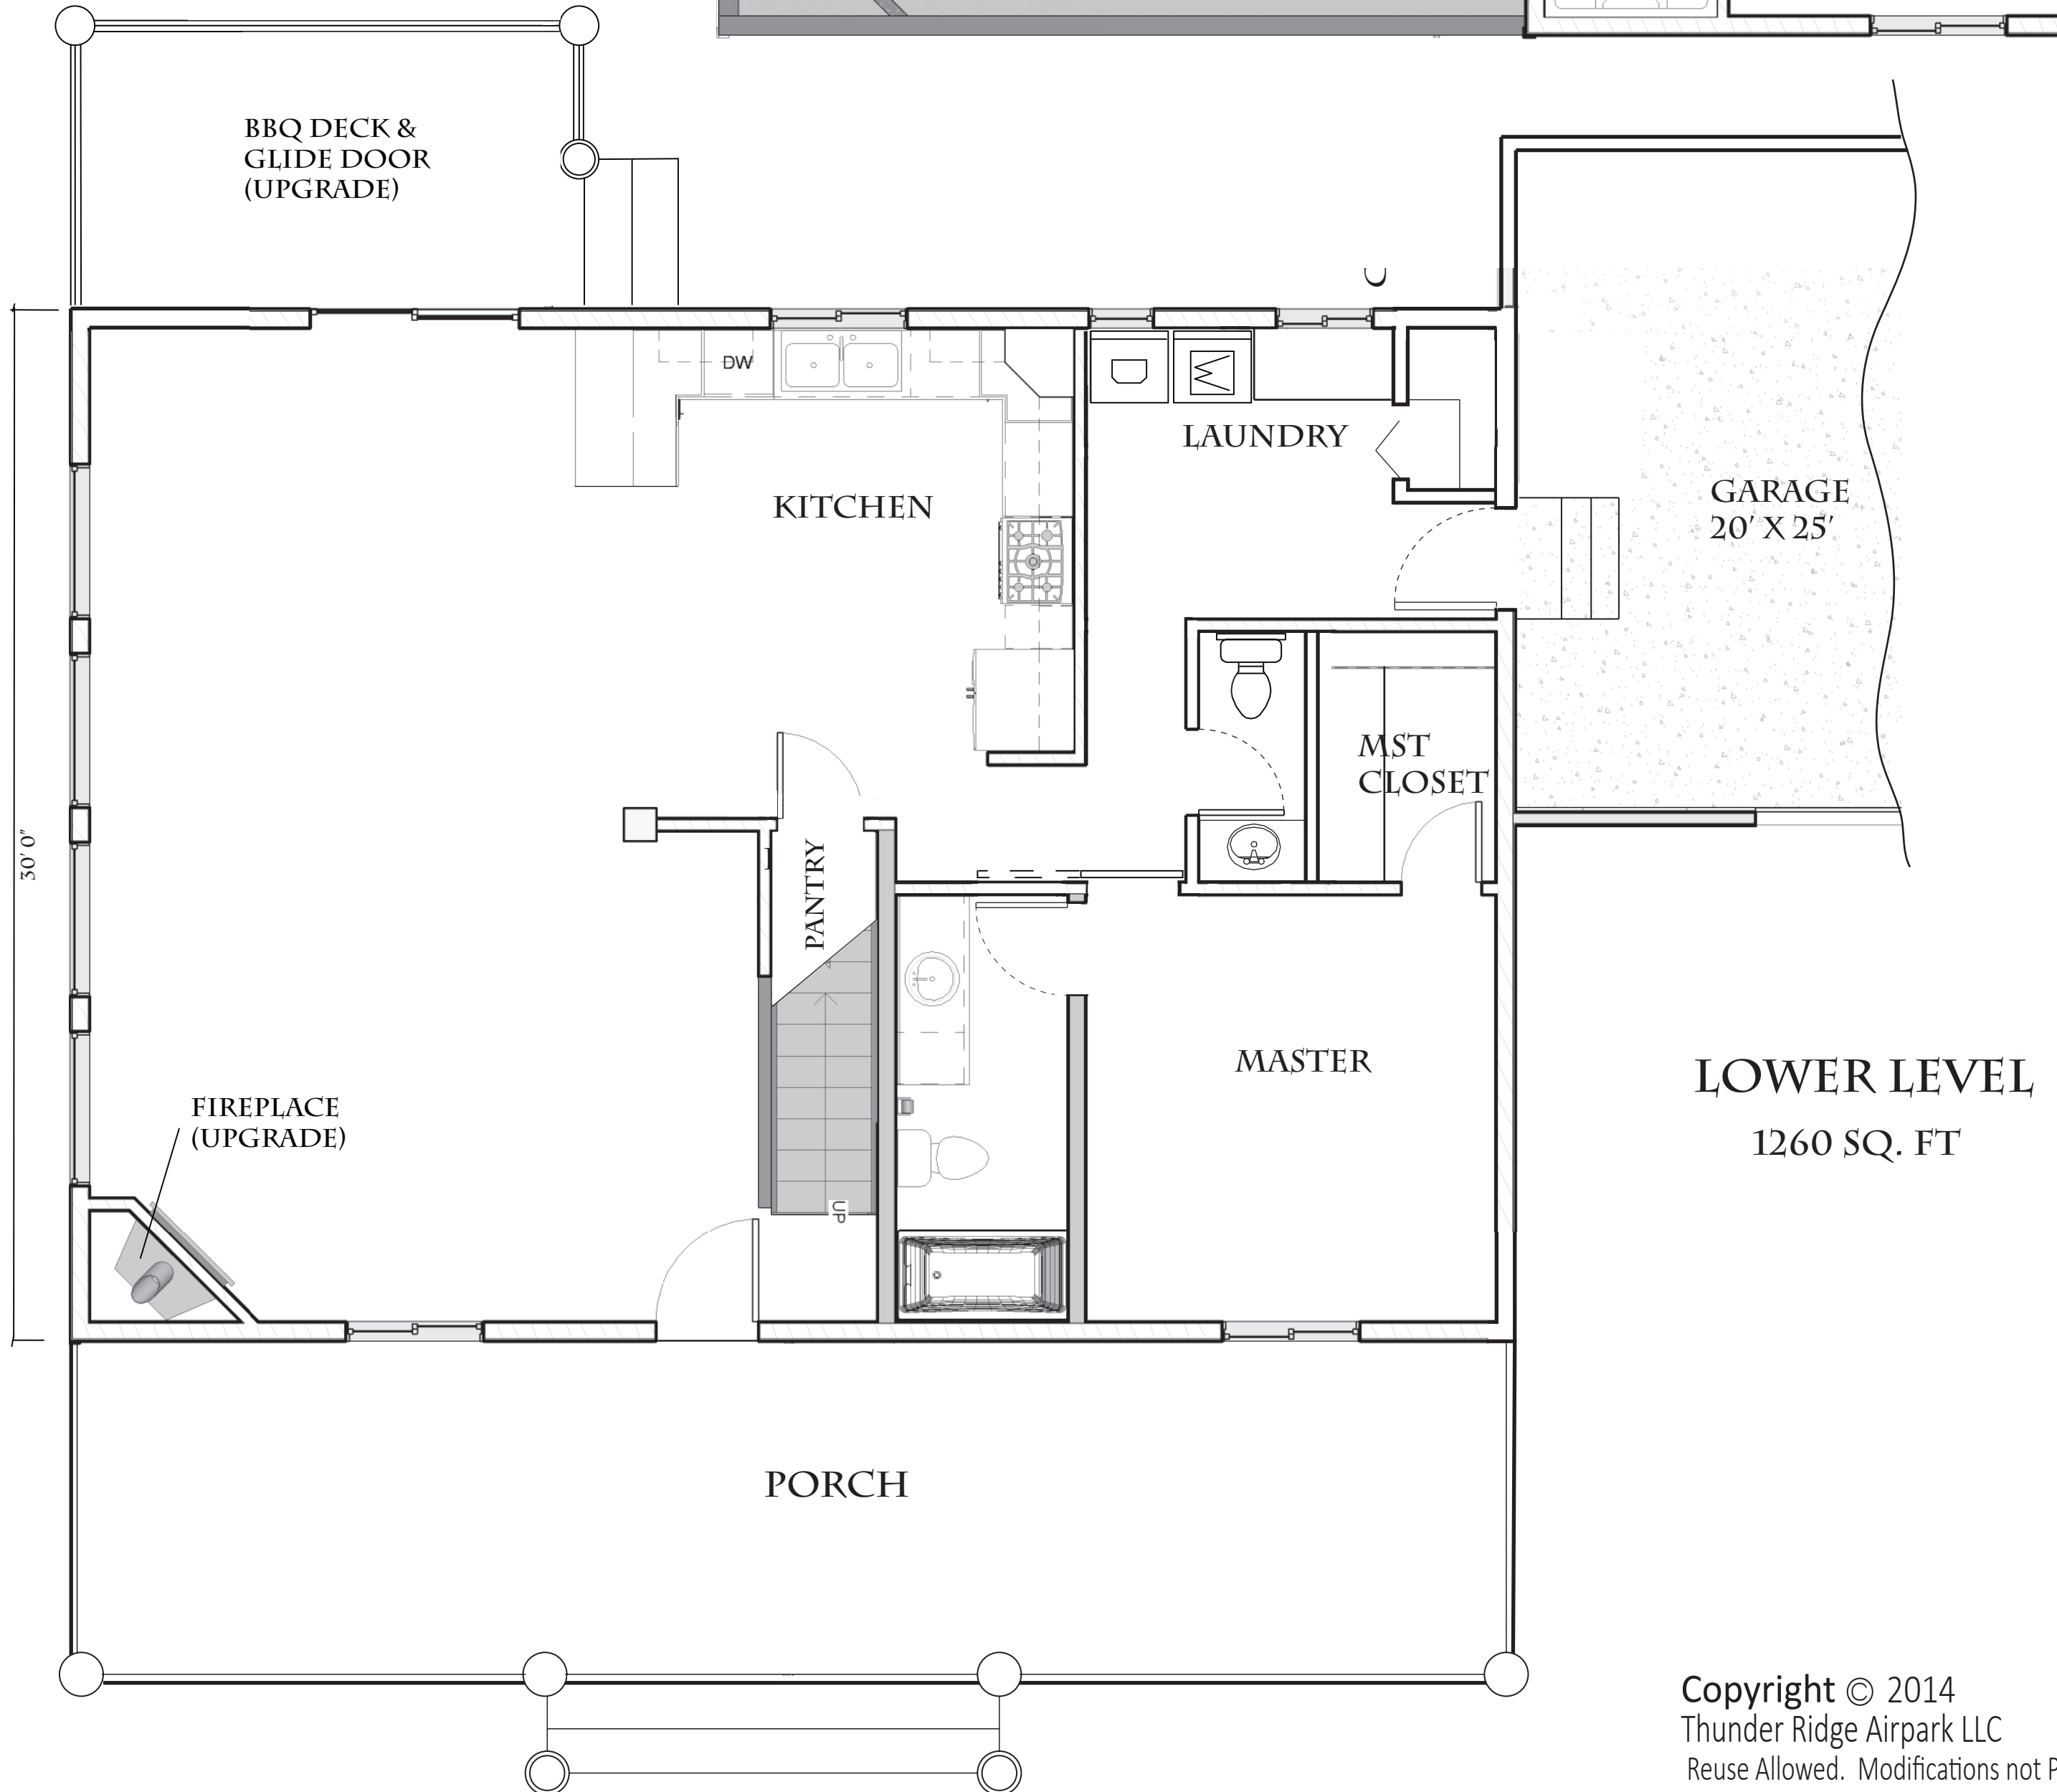

EARHART

FLOOR PLAN OPTION A
2000 SQ. FT.

EARHART

FLOOR PLAN OPTION B

2000 SQ. FT.